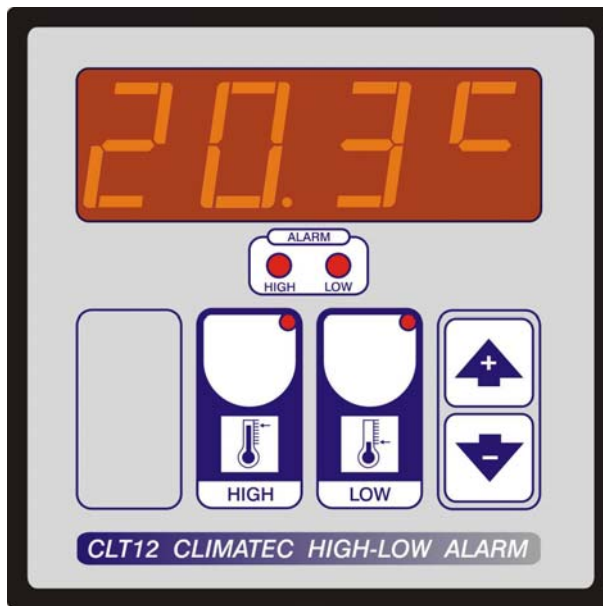

HP12 Single Zone Dual Setpoint Thermostat CLT12 High/Low Alarm Thermostat

- Monitors temperature in one zone from a single remote sensor.
- Bright display shows zone temperature.
- Temperature can be displayed in either °C or °F.
- Min. and max. temperature recall.
- Two separate relay outputs - independently adjustable.
- Indicator lamps show output condition.
- Supplied with:
 - 1x Temperature sensor
- Available as:
 - Panel Mount.
 - Surface Mount.