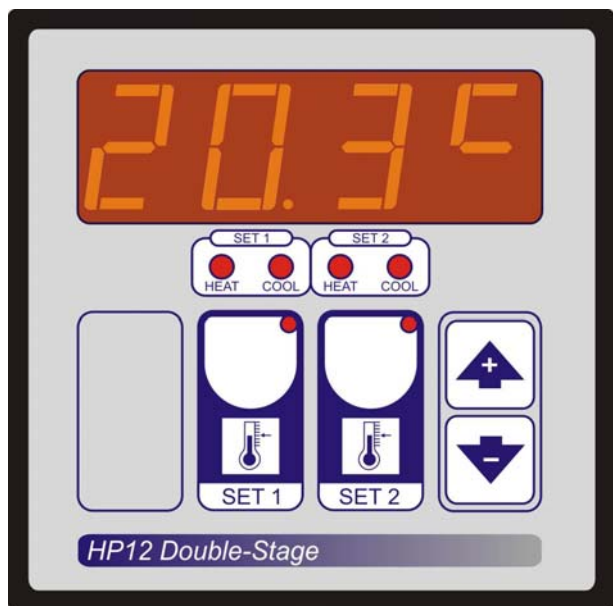

HP12 Single Zone Dual Setpoint Thermostat CLT12 High/Low Alarm Thermostat

- Monitors temperature in one zone from a single remote sensor.
- Bright display shows zone temperature.
- Temperature can be displayed in either °C or °F.
- Min. and max. temperature recall.
- Two separate relay outputs - independently adjustable.
- Indicator lamps show output condition.
- Supplied with:
 - 1x Temperature sensor
- Available as:
 - Panel Mount.
 - Surface Mount.